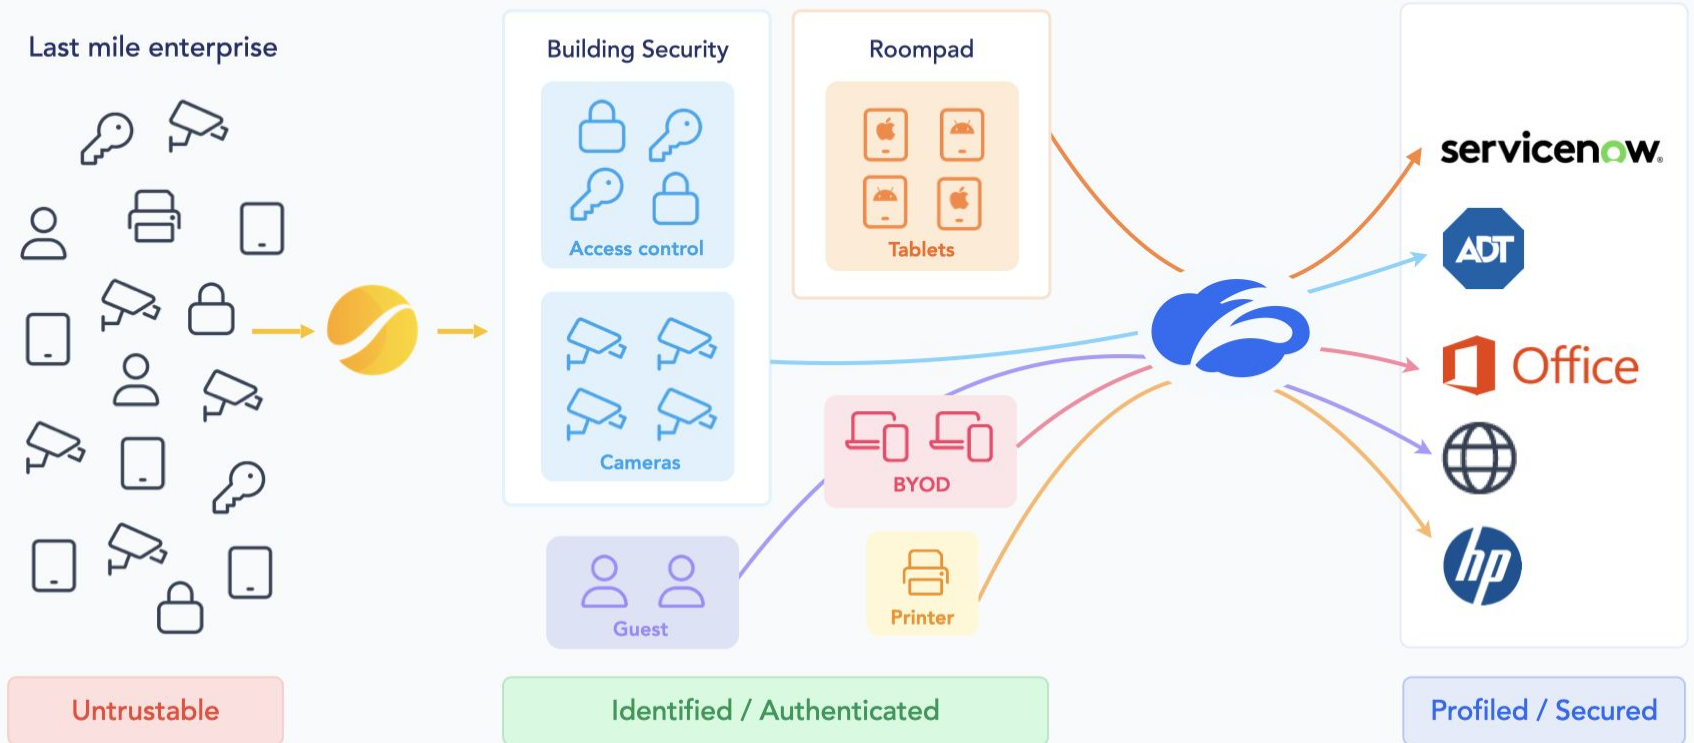

On-demand authentication Gateway for untrustable devices