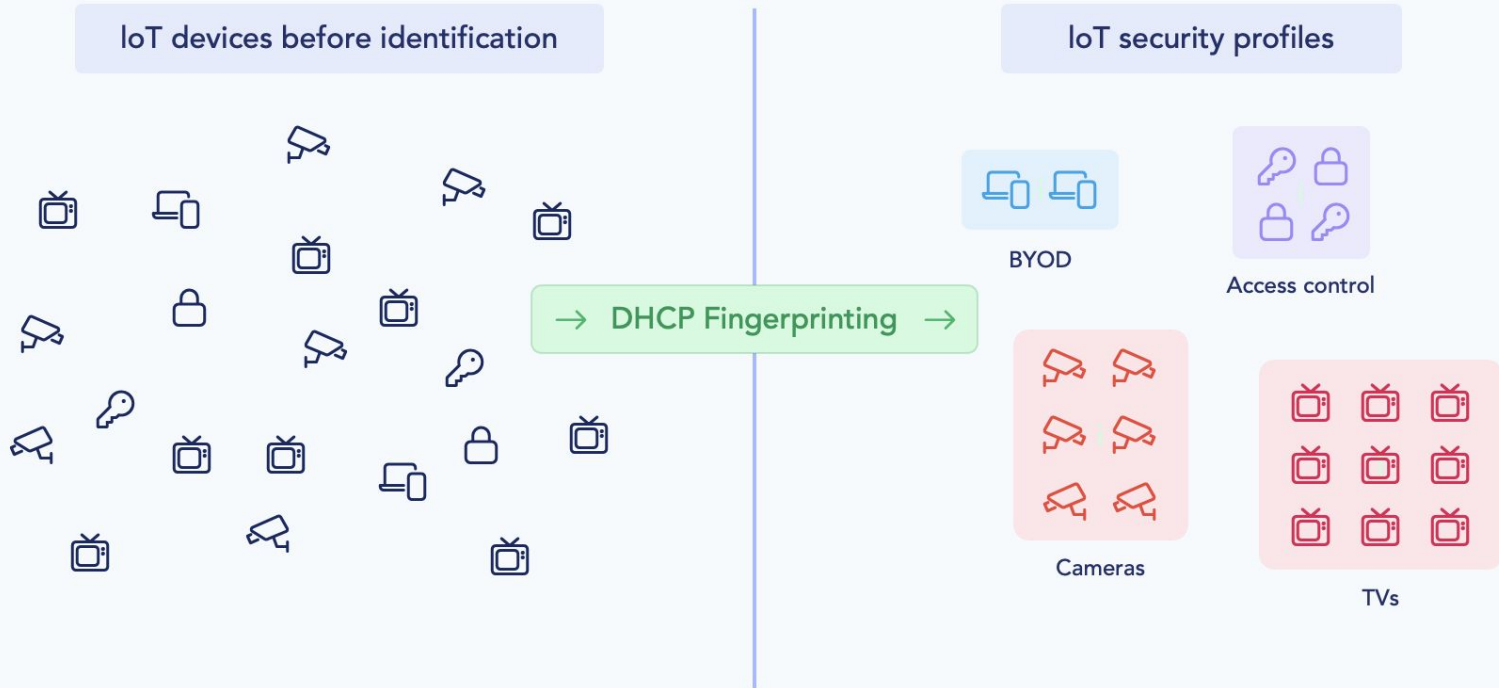

Profiling unmanaged devices