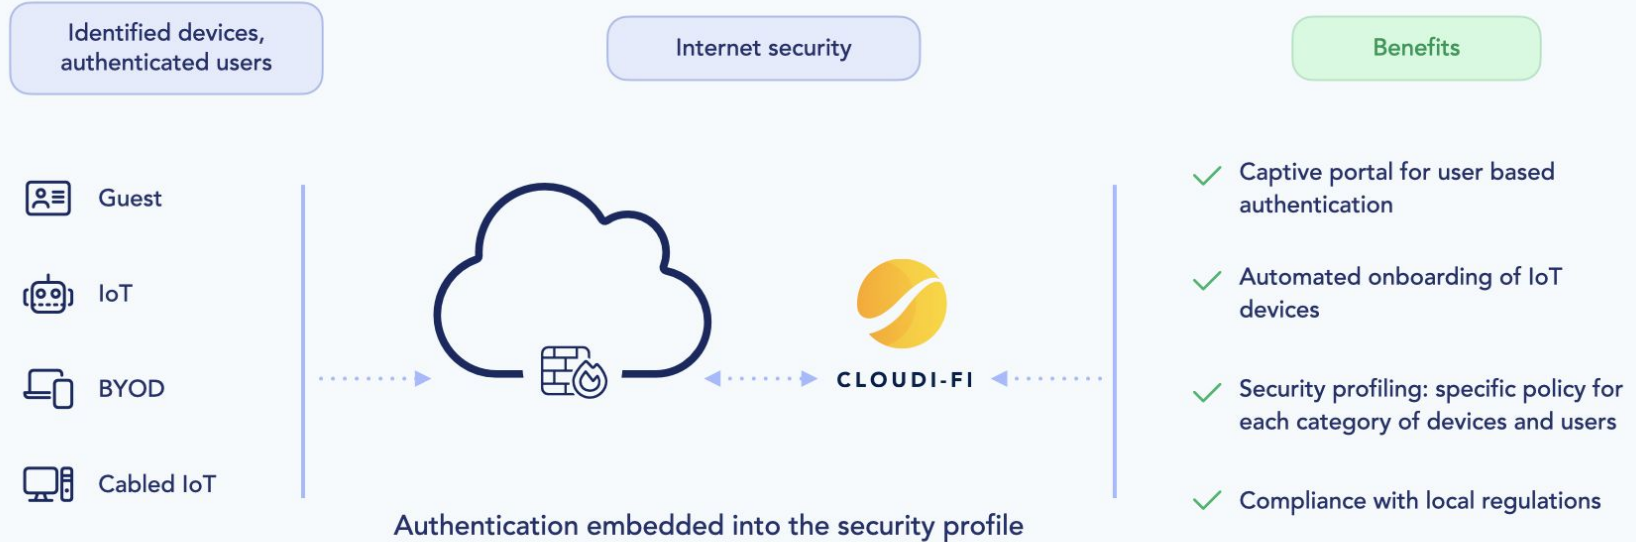

Cloudi-Fi Benefits

Improved security